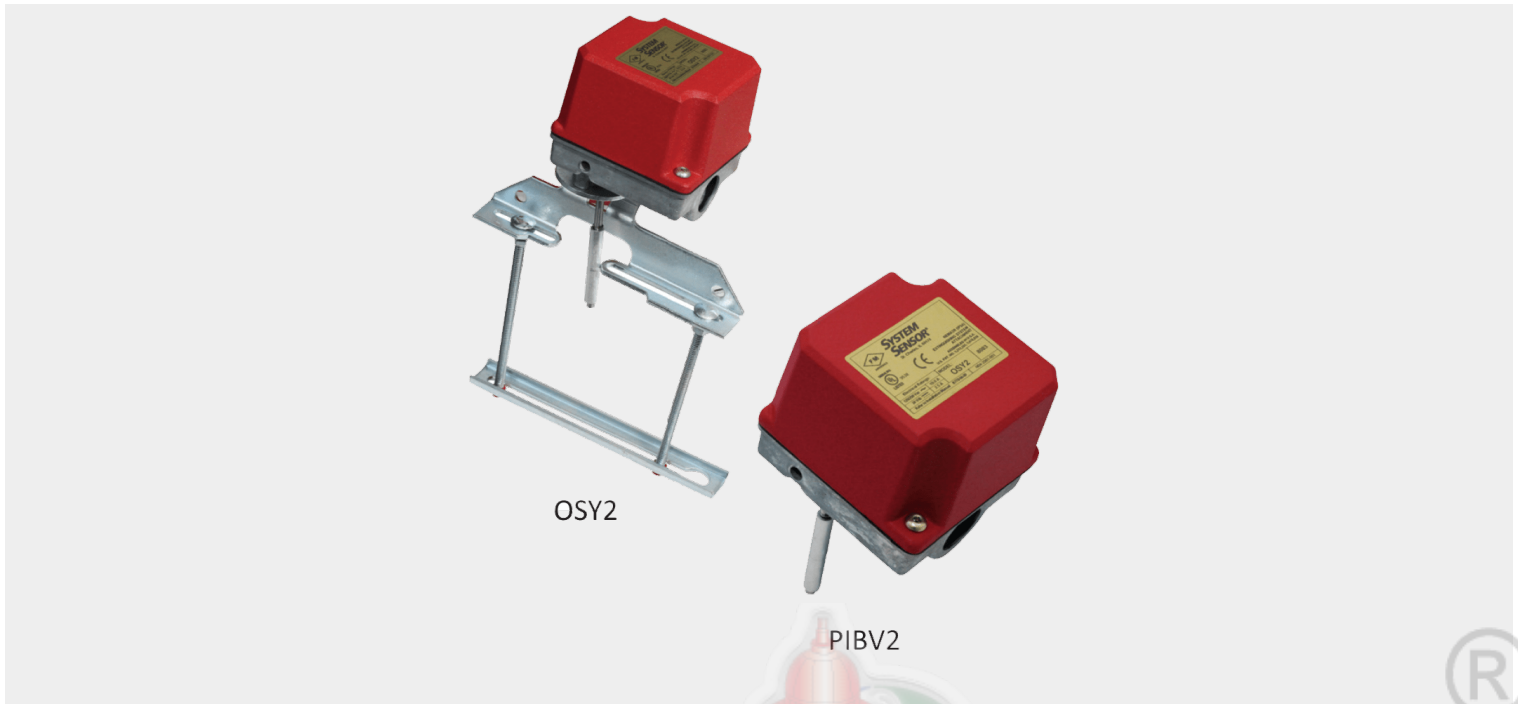

## SYSTEM SENSOR SUPERVISORY SWITCH

OSY2

PIBV2

**RM730.00**

SKU: N/A | Categories: [Fire Sprinkler System](#) | Tags: [Fire Sprinkler System](#)

#### TECHNICAL DATA

**Model No.**

OSY2

<b>Part No.</b>	SWD-OSY
<b>Description</b>	Outside Screw and Yoke Valve Supervisory Switch
<b>Overall Switch Dimension</b>	146mm(H) x 89mm(W) x 82mm(D)
<b>Bracket Span</b>	57mm(H) x 171mm(W) x 25mm(D)
<b>Operating Temperature Range</b>	0°C to 49°C
<b>Enclosure Rating</b>	NEMA 3R mounted with the actuator vertical

PIBV2

TECHNICAL DATA

<b>Part No.</b>	PIBV2
<b>Overall Switch Dimension</b>	108mm(H) x 89mm(W) x 82mm(D)
<b>Mounting</b>	½" NPT Nipple
<b>Operating Temperature Range</b>	-40°C to 49°C
<b>Enclosure Rating</b>	NEMA 3R mounted with the actuator vertical